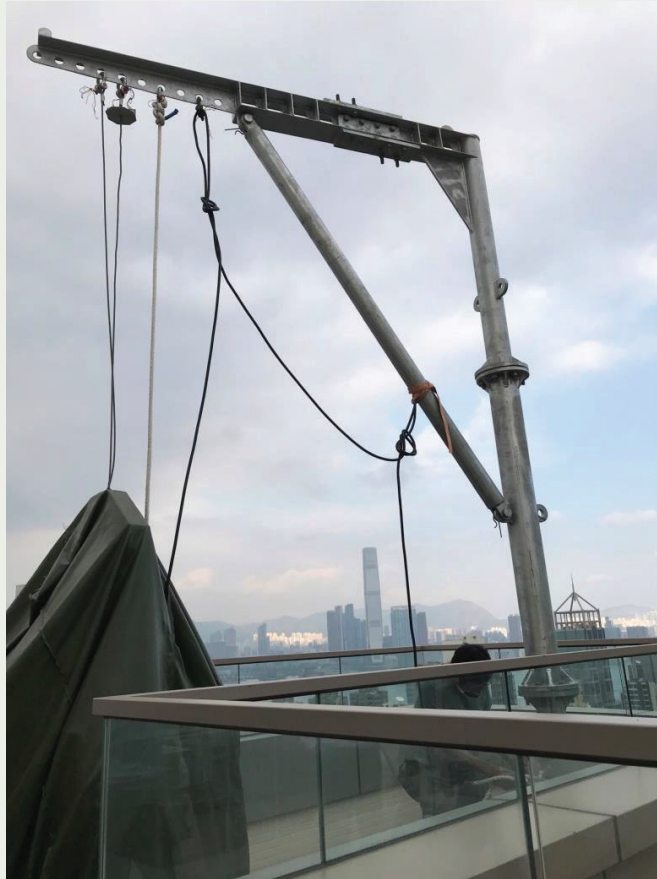

TYPES OF DAVIT ARM SYSTEM

Floor mount / Parapet mount

High profile / Low profile

Different outreach

Single post / Two post Davit Arm

TYPES OF DAVIT ARM SYSTEM

FLOOR-MOUNT

PARAPET-MOUNT

TYPES OF DAVIT ARM SYSTEM

HIGH PROFILE

LOW PROFILE

TYPES OF DAVIT ARM SYSTEM

Outreach:

- 1.0 m
- 1.2 m
- 1.5 m
- 2.0 m
- 2.5 m

Sample drawing of davit arm with 2.5m outreach

TYPES OF DAVIT ARM SYSTEM