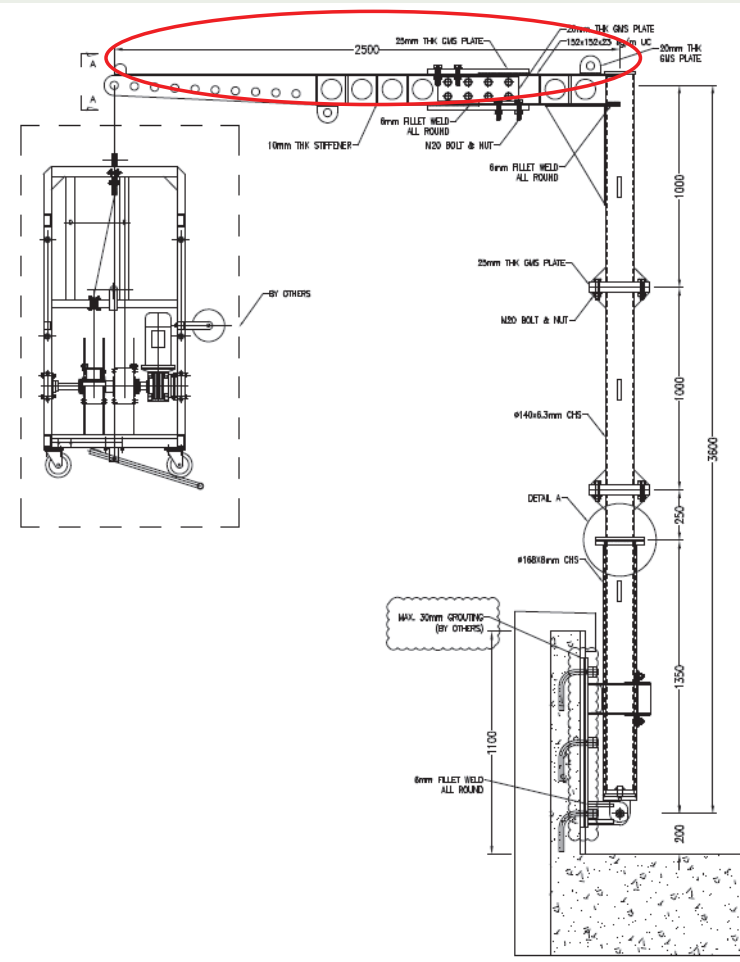

TYPES OF DAVIT ARM SYSTEM

HIGH PROFILE

LOW PROFILE

TYPES OF DAVIT ARM SYSTEM

Outreach:

- 1.0 m
- 1.2 m
- 1.5 m
- 2.0 m
- 2.5 m

Sample drawing of davit arm with 2.5m outreach

TYPES OF DAVIT ARM SYSTEM

SINGLE POST DAVIT ARM WITH MANUAL SPREADER

Reference drawing of single post davit arm system

TWO POST DAVIT ARM SYSTEM

Reference drawing of two post davit arm system

OTHER ACCESSORY

RESTRAINT SOCKETS AND PINS