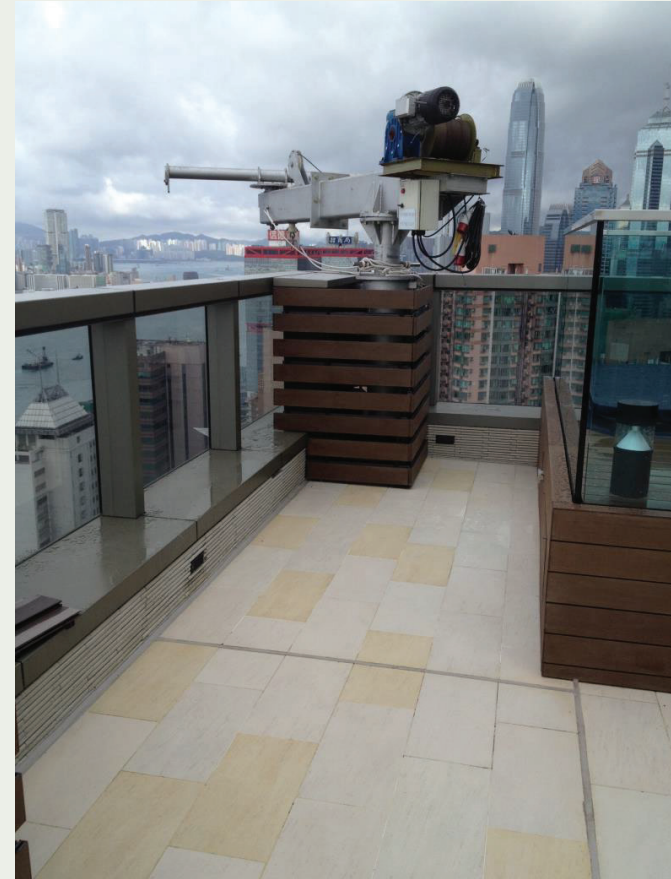

TYPES OF DAVIT ARM SYSTEM

Floor mount / Parapet mount

High profile / Low profile

Different outreach

Single post / Two post Davit Arm

TYPES OF DAVIT ARM SYSTEM

FLOOR-MOUNT

PARAPET-MOUNT

TYPES OF DAVIT ARM SYSTEM

HIGH PROFILE

LOW PROFILE

TYPES OF DAVIT ARM SYSTEM

Outreach:

- 1.0 m
- 1.2 m
- 1.5 m
- 2.0 m
- 2.5 m

Sample drawing of davit arm with 2.5m outreach

TYPES OF DAVIT ARM SYSTEM