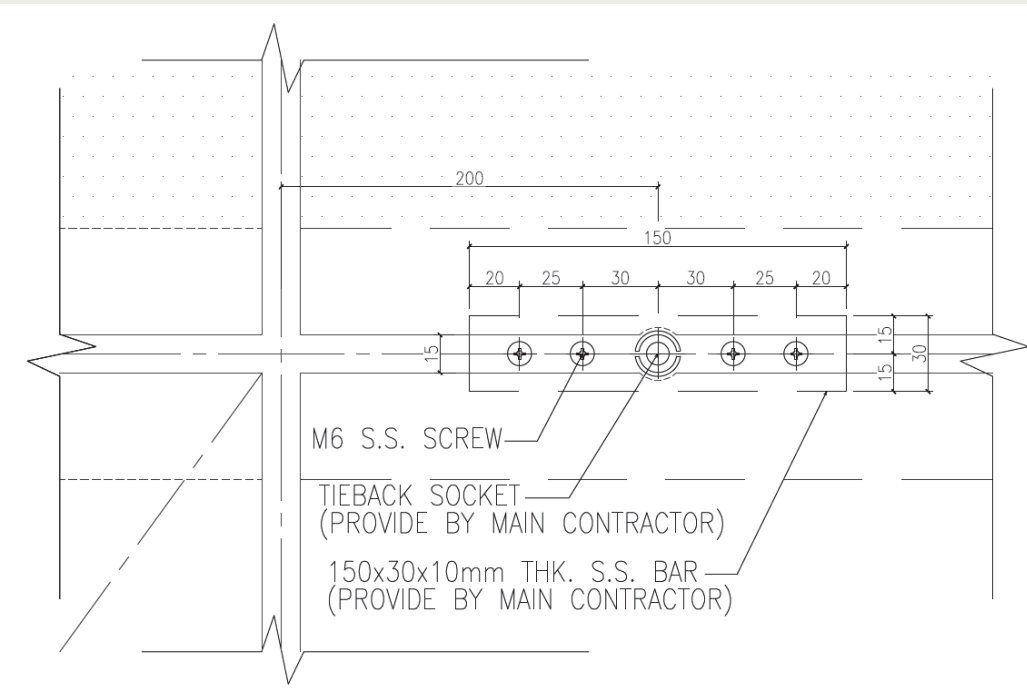

SINGLE POST DAVIT ARM WITH MANUAL SPREADER

Reference drawing of single post davit arm system

TWO POST DAVIT ARM SYSTEM

Reference drawing of two post davit arm system

OTHER ACCESSORY

RESTRAINT SOCKETS AND PINS

Reference drawing of restraint socket

OTHER ACCESSORY

RESTRAINT SOCKETS AND PINS

Reference drawing of restraint socket

Reference drawing of restraint pin

CONTACT US

ARROWTECH ENGINEERING (H.K.) CO., LTD.

ADDRESS : United Daily News Centre, No. 21 Yuk Yat Street,
To Kwa Wan, Kowloon