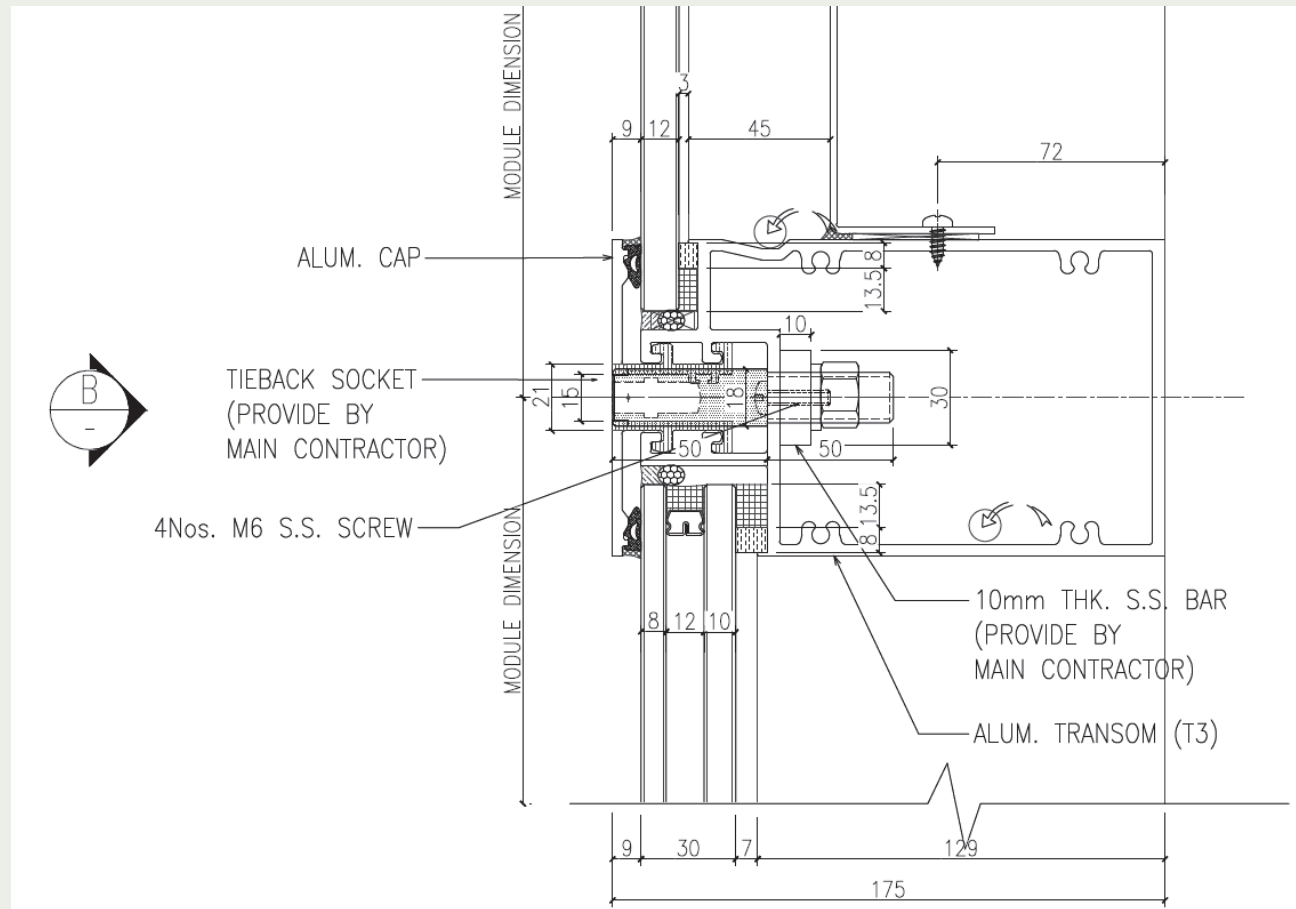

TYPES OF DAVIT ARM SYSTEM

HIGH PROFILE

LOW PROFILE

TYPES OF DAVIT ARM SYSTEM

Outreach:

- 1.0 m
- 1.2 m
- 1.5 m
- 2.0 m
- 2.5 m

Sample drawing of davit arm with 2.5m outreach

TYPES OF DAVIT ARM SYSTEM

SINGLE POST DAVIT ARM WITH MANUAL SPREADER

Reference drawing of single post davit arm system

TWO POST DAVIT ARM SYSTEM

Reference drawing of two post davit arm system

OTHER ACCESSORY

RESTRAINT SOCKETS AND PINS

Reference drawing of restraint socket

OTHER ACCESSORY

RESTRAINT SOCKETS AND PINS

Reference drawing of restraint socket

Reference drawing of restraint pin

CONTACT US

ARROWTECH ENGINEERING (H.K.) CO., LTD.

ADDRESS : United Daily News Centre, No. 21 Yuk Yat Street,
To Kwa Wan, Kowloon