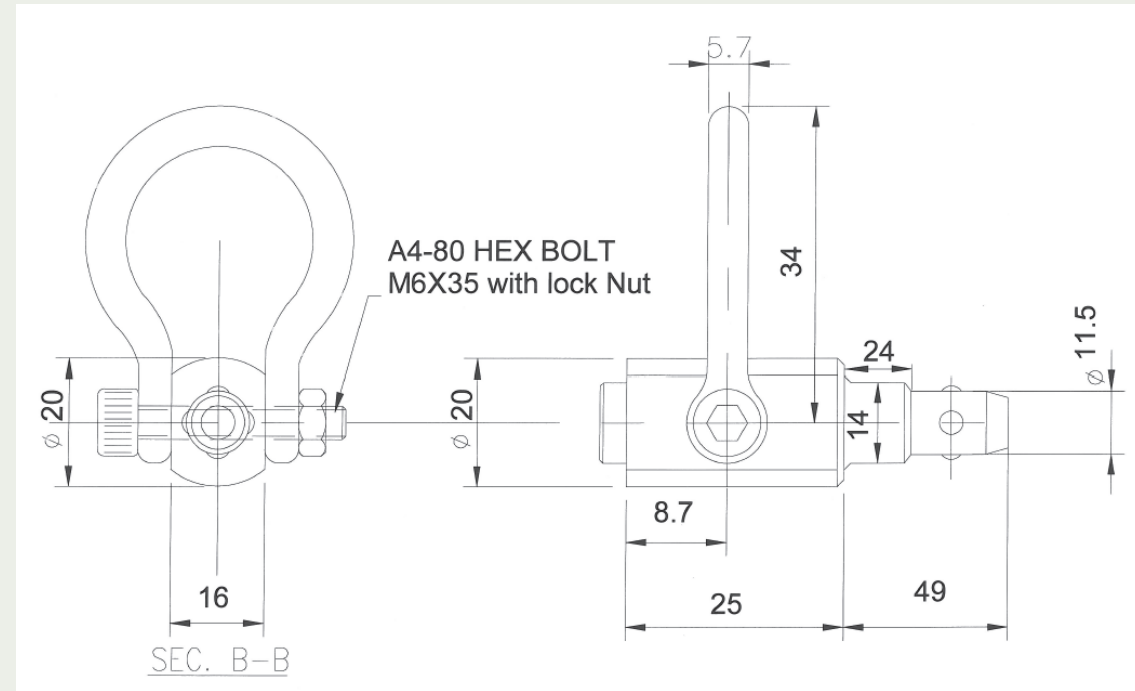

Reference drawing of restraint pin