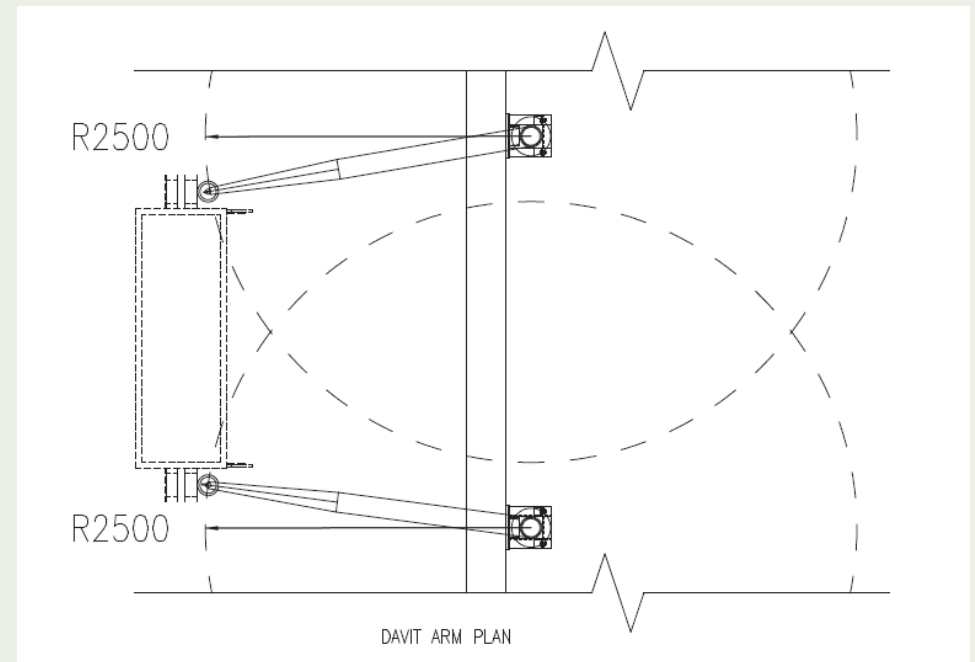

TYPES OF DAVIT ARM SYSTEM

HIGH PROFILE

LOW PROFILE

TYPES OF DAVIT ARM SYSTEM

Outreach:

- 1.0 m
- 1.2 m
- 1.5 m
- 2.0 m
- 2.5 m

Sample drawing of davit arm with 2.5m outreach

TYPES OF DAVIT ARM SYSTEM

SINGLE POST DAVIT ARM WITH MANUAL SPREADER

Reference drawing of single post davit arm system

TWO POST DAVIT ARM SYSTEM

Reference drawing of two post davit arm system

OTHER ACCESSORY

RESTRAINT SOCKETS AND PINS