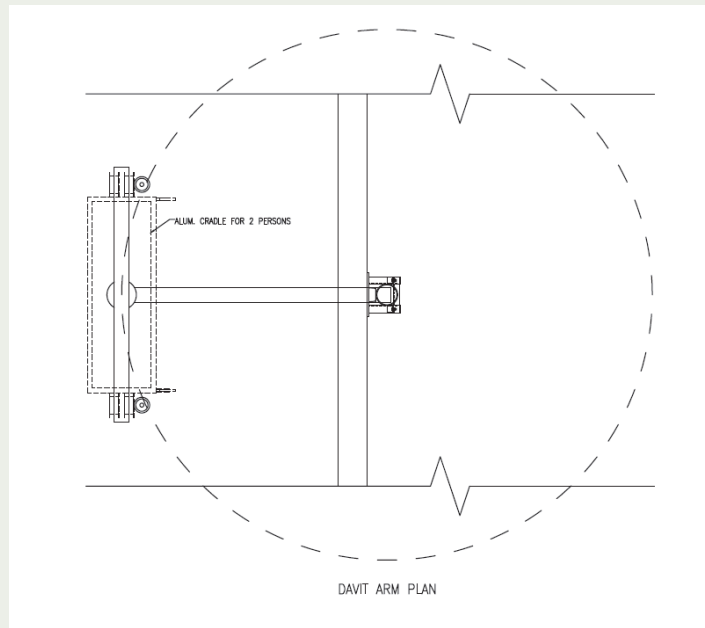

TYPES OF DAVIT ARM SYSTEM

HIGH PROFILE

LOW PROFILE

TYPES OF DAVIT ARM SYSTEM

Outreach:

- 1.0 m
- 1.2 m
- 1.5 m
- 2.0 m
- 2.5 m

Sample drawing of davit arm with 2.5m outreach

TYPES OF DAVIT ARM SYSTEM

SINGLE POST DAVIT ARM WITH MANUAL SPREADER

Reference drawing of single post davit arm system

TWO POST DAVIT ARM SYSTEM

Reference drawing of two post davit arm system

OTHER ACCESSORY

RESTRAINT SOCKETS AND PINS